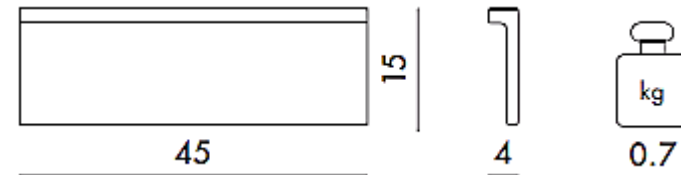

Item type: Shelf

Item code: 9920/E6

Designer: Ludovica and Roberto Palomba

Color: Glossy Black

Dimension: 45 x 15 x 4 cm

Please click the link for more option and finishes:

https://www.kartell.com/IT/it/ludovica-roboto-palomba/shelfish/09920?variantName=x_colorVariant&variantValue=E6